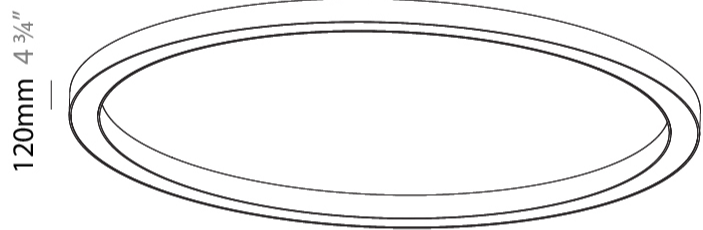

1. To build a product code in our configurator select the specify button on the base model # product page
2. To build a manual product code on this datasheet choose from the options listed below in blue font and add the suffix to the base model #

GENERAL

Series: Glorious
Subseries: Glorious
Brand: Prolicht
Division: Architectural
Mounting Type: Surface
Mounting Location: Ceiling
Subcategory: Ambient

PHYSICAL

Shape: Round
Diameter (mm): 3100
Diameter (in): 122 1/16
Height (mm): 120
Height (in): 4 3/4
Light Distribution: Direct
Weight (kg): 38.3
Weight (lbs): 84.26
Diffuser: PMMA - Opal

Fixture Finish: SSR / BKV / CWI / CRY / HAB / UFT / ITA / RUA / FTG / MYG / LOD / PUS / FRO / FUP / KIA / POP / BLS / SPG / MEY / GOH / GUM / CHC / COM / ABZ / JAG / OBR / MOS / ROR

Fixture Material: Aluminum

ELECTRICAL

Lamp Type: LED (Zhaga Standard)
Input Wattage (W): 160
Total Output Wattage (W): 128 / 102.4 (3500K)
Dimming: Non-Dimming / Phase Dimming (120Vac only) / 0-10V Dimming
Driver Included: Yes
Driver Location: Integrated
Driver Type: Constant Current - 120 / 277Vac
Driver Class: Class 2
Input Voltage (V): 120 - 277
Constant Current (MA): 350 / 800 (3500K)

LED

Color Temperature (°K): 3000 / 3500 / 4000
Max. Delivered Lumen (lm): 14770 / 15288 / 15600
CRI: >80 CRI
Efficiency (%): 65
Lamp Life (hrs): 50000

OPTICAL

RATINGS AND CERTIFICATIONS

Certified By: Certified for North American Standards
IP rating: IP20

Ø 2800mm 110 1/4"

Ø 3100mm 122 1/16"